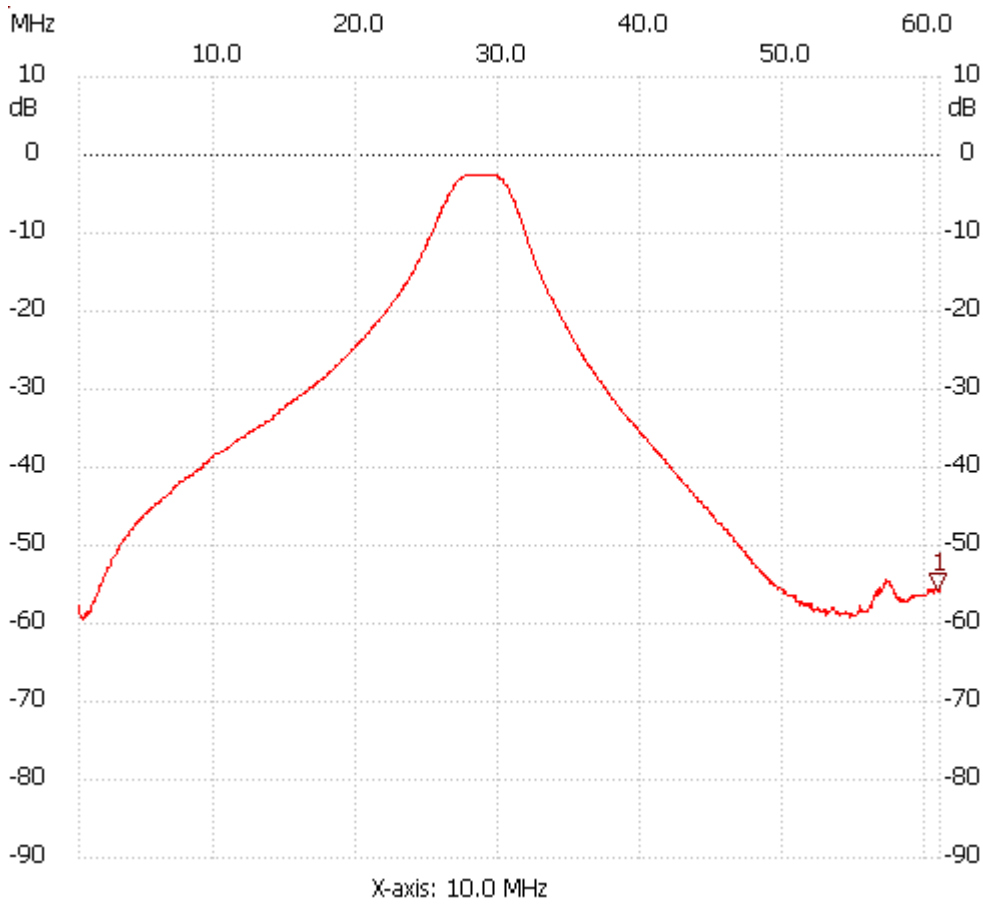

Startfreq: 0.500000 MHz; Stopfreq: 60.996764 MHz; Stepwidth: 60.618 kHz

Samples: 999; Interrupt: 0 uS

;no\_label

Cursor 1:

60.814910 MHz

Channel 1: -55.75dB

-----  
Channel 1

max :-2.44dB 27.717482MHz

min :-59.13dB 0.742472MHz  
-----