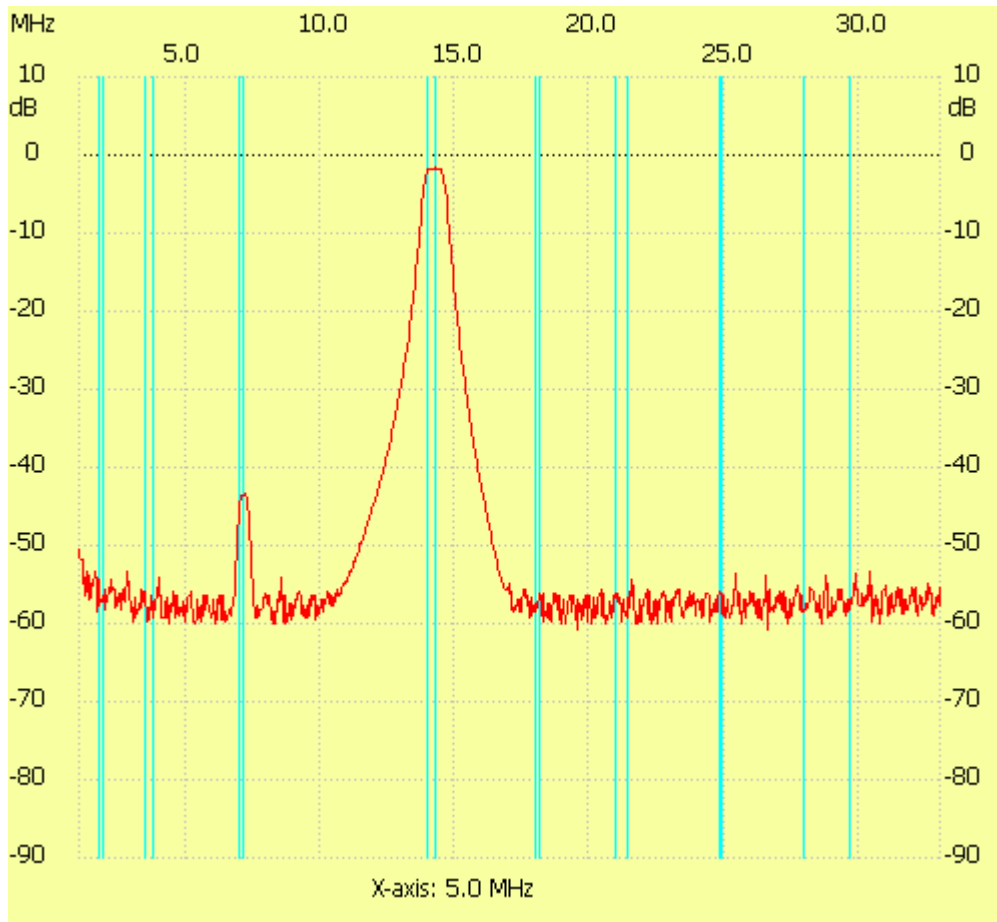

Startfreq: 1.000000 MHz; Stopfreq: 32.996878 MHz; Stepwidth: 32.061 kHz

Samples: 999; Interrupt: 0 uS

;no_label

Channel 1

max :-1.52dB 14.209132MHz

min :-60.65dB 19.531258MHz
